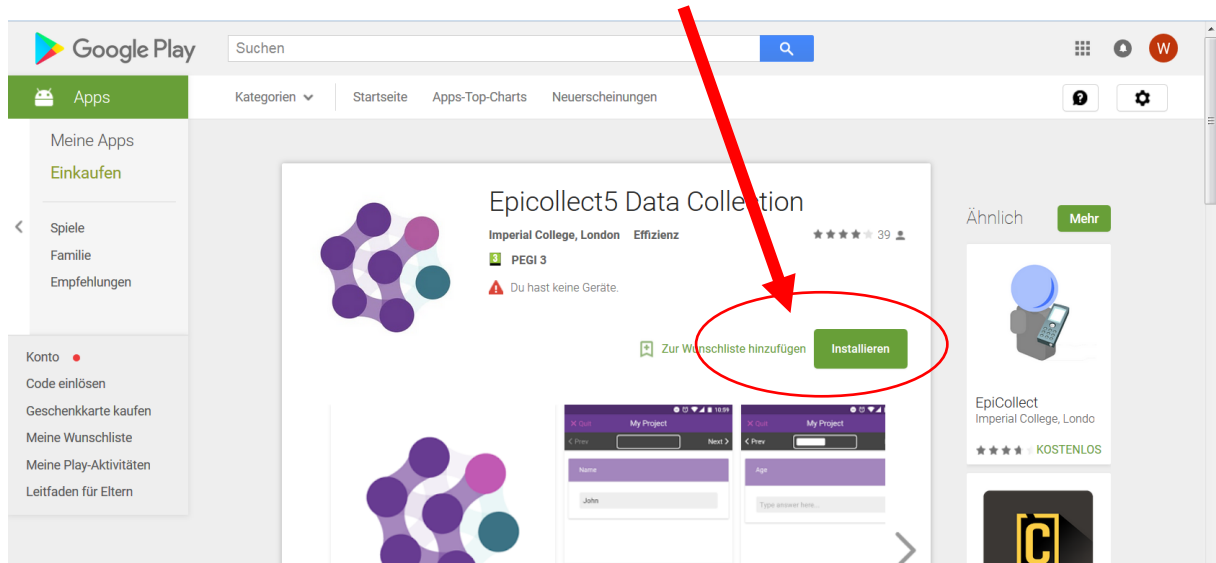

3. Auswahl der App für das Gerät:

Für Android: „Get it on Google Play“
Für iPhone: „Download on Appstore“

epicollect5 Find Project Login

Download project on device and collect data online or offline

1. Download the app

Epicollect5 is available for Android phones and tablets, iPhones and iPads.

The app is completely free.

Use it on as many devices as you like, no limits.

2. Add your project

4. Klicken Sie dann auf "Installation", um die App herunterzuladen